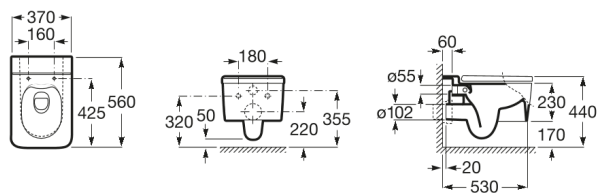

**INSPIRA**

**Square – Wall-hung Roca Rimless® WC**

**DIMENSIONS**

Length 370 mm  
 Width 560 mm  
 Height 440 mm

**COLOURS AND FINISHES**

**TECHNICAL DRAWINGS**

**FEATURES**

Wall-hung Roca Rimless® WC. Includes fixing kit. Compatible with Roca Duplo One / Duplo S installation systems. Dual flush 4.5/3 L.

Fixing kit: Included

Flushing system: Washdown

Installation type: Wall-hung

Outlet type: Horizontal

Rim type: Rimless

Shape: Square

COMPATIBLE WITH

Square - Soft-closing WC seat and cover

801532..B

Duplo WC One Smart - Built-in structure with compact dual flush cistern and flexible inlet pipe for smart toilets. Ø 90 / Ø 110 elbow

890078020

Duplo WC One Freestanding - Built-in structure with compact freestanding dual flush cistern for wall-hung WC. Ø 90 / Ø 110 elbow

890077020

Duplo WC One Compact - Built-in structure with compact dual flush cistern for wall-hung WC. Ø 90 / Ø 110 elbow

890073020

Basic WC One Compact - Built-in structure with compact dual flush cistern for wall-hung WC. Ø 90 / Ø 110 elbow.